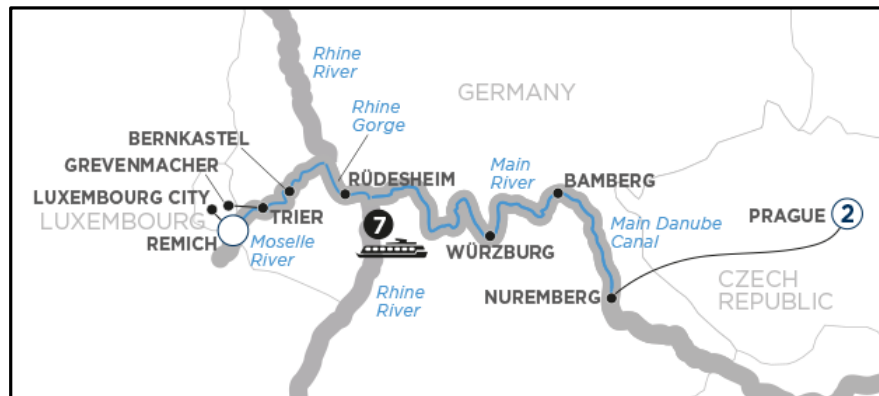

Central European Experience

10 DAYS

Remich To Prague

This river cruise through central Europe will take you from Remich to the gothic skyline of Prague on the Moselle, Rhine, and Main Rivers.

Deluxe Stateroom

from **£2,250**pp

Panorama Suite

from **£2,769**pp

Based on 24th October 2019 From London Heathrow

*Price Correct as of 8th August 2019